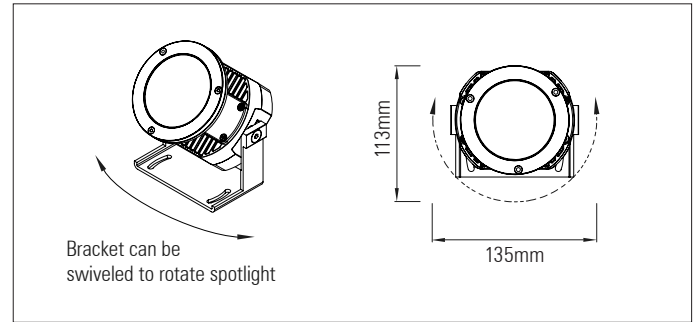

## D 100 Tunable White IP20 Class 111

1 x high-power tunable white LED cluster with ultra narrow beam lens  
Interior LED spotlight range

### D 100 IP20 Spotlight with 1 x high-power tunable white LED cluster array comprising of 4 x white-light LEDs, with ultra narrow beam collimator lens

Interior LED spotlight range with integral LV DC to DC driver or remote AC to DC driver and extremely narrow beam for highly controlled, creative decorative lighting effects

Each spotlight comprises of: 1 x high-power tunable white LED cluster array comprising of 4 x white-light LEDs, with ultra narrow collimator lens with 6.7° beam

Up to 10 Watts per spotlight

Rotatable in two axes using the adjustable angle brackets. Other mounting brackets are also available including custom designs to meet project requirements

Product Code	IP	LED Type	Colour Temp. (K)	CRI	Optics (°)	Anti-glare Snoot	Fixing Type	Finish
D 100 IP20 ULTRA NARROW LENS TUNABLE WHITE REMOTE DRIVER	20	LUMILEDS: Cluster of 4x LUXEON Z LEDs - White light	Specify colour temp. for each of the 4 LEDs in the LED cluster array: 22=2,200k 27=2,700k 30=3,000k 35=3,500k 40=4,000k 50=5,000k 57=5,700k 65=6,500k	70 80 90	Gaggione LLC06U Ultra narrow lens: Luxeon Z LEDs: 6.7°	Cut-angle: 0° - 75° (increments of 5°)  Height: specify height	Adjustable angle	Black White Any RAL colour
D 100 IP20 ULTRA NARROW LENS TUNABLE WHITE INTEGRAL DRIVER							Fixed angle	
	Custom height adjustable angle (specify leg height)	Custom solution						