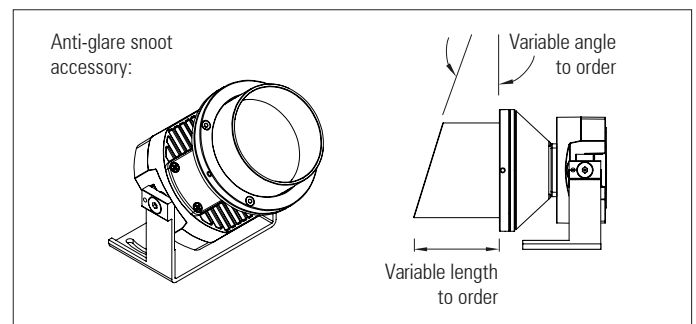

Up to 900 Lumens per spotlight
with all 4 LEDs on full power

Product Code	IP	LED Type	Colour Temp. (K)	CRI	Optics (°)	Anti-glare Snoot	Fixing Type	Finish
D 100 IP20 ULTRA NARROW LENS TUNABLE WHITE REMOTE DRIVER	20	LUMILEDS: Cluster of 4x LUXEON Z LEDs - White light	Specify colour temp. for each of the 4 LEDs in the LED cluster array: 22=2,200k 27=2,700k 30=3,000k 35=3,500k 40=4,000k 50=5,000k 57=5,700k 65=6,500k	70 80 90	Gaggione LLC06U Ultra narrow lens: Luxeon Z LEDs: 6.7°	Cut-angle: 0° - 75° (increments of 5°) Height: specify height	Adjustable angle	Black White Any RAL colour
D 100 IP20 ULTRA NARROW LENS TUNABLE WHITE INTEGRAL DRIVER							Fixed angle	
	Custom height adjustable angle (specify leg height)	Custom solution