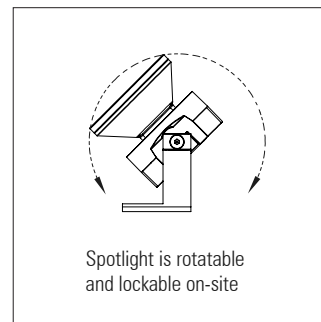

Up to 900 Lumens per spotlight
with all 4 LEDs on full power