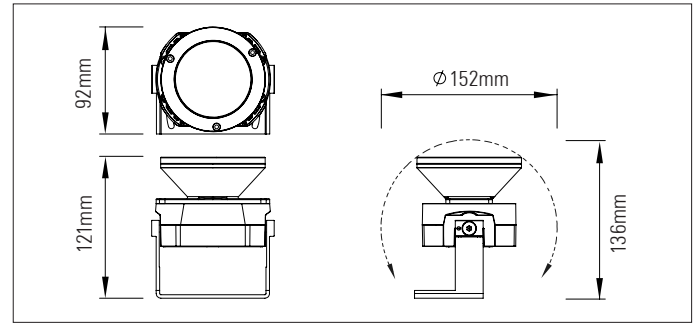

## D 100 Tunable White IP20 Class 111

1 x high-power tunable white LED cluster with ultra narrow beam lens  
Interior LED spotlight range

### D 100 IP20 Spotlight with 1 x high-power tunable white LED cluster array comprising of 4 x white-light LEDs, with ultra narrow beam collimator lens

Interior LED spotlight range with integral LV DC to DC driver or remote AC to DC driver and extremely narrow beam for highly controlled, creative decorative lighting effects

Each spotlight comprises of: 1 x high-power tunable white LED cluster array comprising of 4 x white-light LEDs, with ultra narrow collimator lens with 6.7° beam

Up to 10 Watts per spotlight

Rotatable in two axes using the adjustable angle brackets. Other mounting brackets are also available including custom designs to meet project requirements

Product Code	IP	LED Type	Colour Temp. (K)	CRI	Optics (°)	Anti-glare Snoot	Fixing Type	Finish
D 100 IP20 ULTRA NARROW LENS TUNABLE WHITE REMOTE DRIVER	20	LUMILEDS: Cluster of 4x LUXEON Z LEDs - White light	Specify colour temp. for each of the 4 LEDs in the LED cluster array: 22=2,200k 27=2,700k 30=3,000k 35=3,500k 40=4,000k 50=5,000k 57=5,700k 65=6,500k	70 80 90	Gaggione LLC06U Ultra narrow lens: Luxeon Z LEDs: 6.7°	Cut-angle: 0° - 75° (increments of 5°)  Height: specify height	Adjustable angle	Black White Any RAL colour
D 100 IP20 ULTRA NARROW LENS TUNABLE WHITE INTEGRAL DRIVER							Fixed angle	
	Custom height adjustable angle (specify leg height)	Custom solution						