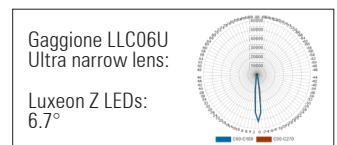

Each spotlight comprises of: 1 x high-power tunable white LED cluster array comprising of 4 x white-light LEDs, with ultra narrow collimator lens with 6.7° beam

Up to 10 Watts per spotlight

Rotatable in two axes using the adjustable angle brackets. Other mounting brackets are also available including custom designs to meet project requirements

Both integral LV DC to DC driver and remote AC to DC driver versions are available

Dimming options available: 1-10V, DMX and DALI. Separate dimming channel

Various LED colour temperature and CRI options available. Each of the 4 LEDs within the cluster of 4 LEDs can be a different colour temperature. Custom combinations can be specified.

Satin black, satin white or any RAL paint colour finish

Custom anti-glare snoot accessories can be specified - ensuring excellent visual comfort

Up to 900 Lumens per spotlight  
with all 4 LEDs on full power

Product Code	IP	LED Type	Colour Temp. (K)	CRI	Optics (°)	Anti-glare Snoot	Fixing Type	Finish
D 100 IP20 ULTRA NARROW LENS TUNABLE WHITE REMOTE DRIVER	20	LUMILEDS: Cluster of 4x LUXEON Z LEDs - White light	Specify colour temp. for each of the 4 LEDs in the LED cluster array: 22=2,200k 27=2,700k 30=3,000k 35=3,500k 40=4,000k 50=5,000k 57=5,700k 65=6,500k	70 80 90	Gaggione LLC06U Ultra narrow lens: Luxeon Z LEDs: 6.7°	Cut-angle: 0° - 75° (increments of 5°)  Height: specify height	Adjustable angle	Black White Any RAL colour
D 100 IP20 ULTRA NARROW LENS TUNABLE WHITE INTEGRAL DRIVER							Fixed angle	
	Custom height adjustable angle (specify leg height)	Custom solution						